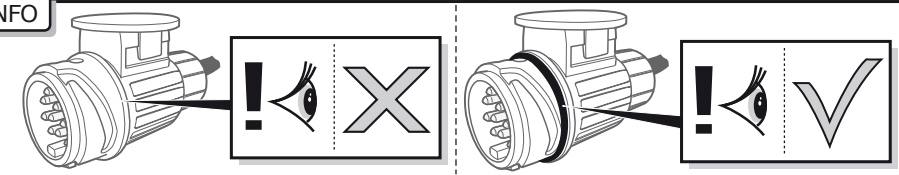

Vehicles with trailer-preparation only!

INFO

INFO

SOCKET CONNECTION

DIN/ISO 11446													
	1/L	2	3/31	4/R	5/58-R	6/54	7/58-L	8	9	10	11	12	13
Pmax	21W	2x21W		21W	52W	3x21W	52W	2x21W	180W/15Amp	180W/15Amp			
Colour	Yellow	Blue	White	Green	Brown	Red 1,00 mm ²	Black	Black/ Red	Brown/ White	Red 2,50 mm ²	White	-	White

INFO : Ring.

INFO

INFO : Adapt.

INFO

INFO : Storage