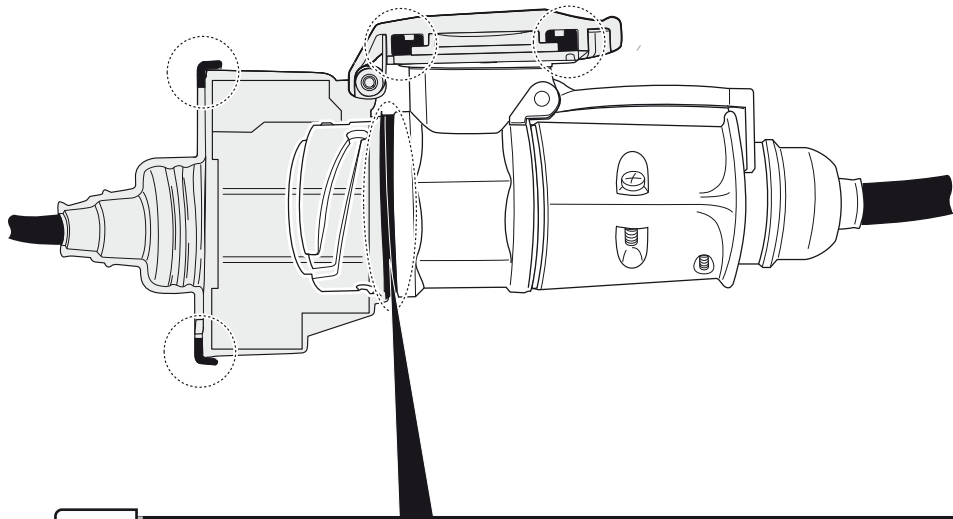

INFO : Adapt.

INFO

INFO : Storage