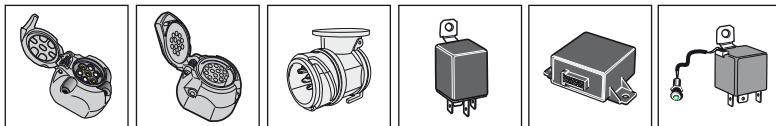

! INFO !

Do not charge the battery of the towing vehicle and/or towed vehicle directly via the socket.

User guide

SPARE PARTS

www.ecs-electronicsuk.co.uk

Partnr.: OP-056-DLU

User Guide

Opel Movano Van	03/2010 >> 12/2021
Renault Master Van	03/2010 >> 05/2024
Nissan NV400 Van	03/2010 >> 12/2021
Nissan Interstar Van	01/2022 >> 05/2024

Vehicles with trailer-preparation only!

INFO

INFO

SOCKET CONNECTION

DIN/ISO 11446													
	1/L	2	3/31	4/R	5/58-R	6/54	7/58-L	8	9	10	11	12	13
Pmax	21W	2x21W		21W	52W	3x21W	52W	2x21W	180W/15Amp	180W/15Amp			
Colour	Yellow	Blue	White	Green	Brown	Red 1,00 mm ²	Black	Black/ Red	Brown/ White	Red 2,50 mm ²	White	-	White