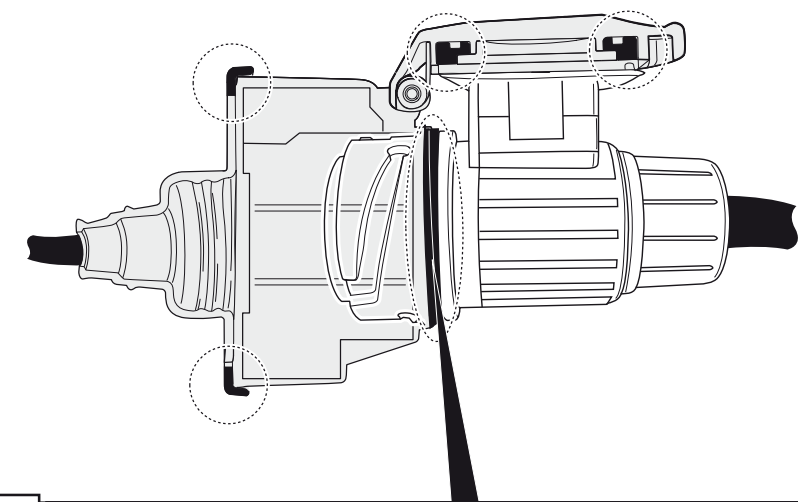

INFO

SOCKET CONNECTION

DIN/ISO 11446													
	1/L	2	3/31	4/R	5/58-R	6/54	7/58-L	8	9	10	11	12	13
Pmax	21W	2x21W		21W	52W	3x21W	52W	2x21W	180W/15Amp	180W/15Amp			
Colour	Yellow	Blue	White	Green	Brown	Red 1,00 mm²	Black	Black/ Red	Brown/ White	Red 2,50 mm²	White	-	White

INFO : Ring.

INFO