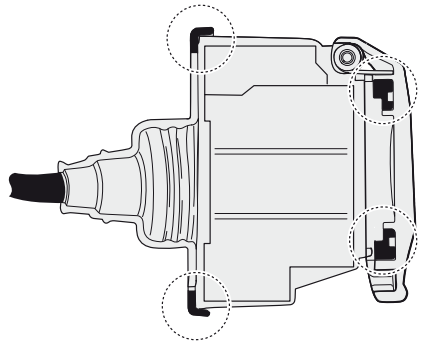

! INFO !

Do not charge the battery of the towing vehicle and/or towed vehicle directly via the socket.

User guide

SPARE PARTS

www.ecs-electronicsuk.co.uk

Partnr.: OP-056-DLU

User Guide

Opel Movano Van	03/2010 >> 12/2021
Renault Master Van	03/2010 >> 05/2024
Nissan NV400 Van	03/2010 >> 12/2021
Nissan Interstar Van	01/2022 >> 05/2024

Vehicles with trailer-preparation only!

INFO

INFO

SOCKET CONNECTION

DIN/ISO 11446													
	1/L	2	3/31	4/R	5/58-R	6/54	7/58-L	8	9	10	11	12	13
Pmax	21W	2x21W		21W	52W	3x21W	52W	2x21W	180W/15Amp	180W/15Amp			
Colour	Yellow	Blue	White	Green	Brown	Red 1,00 mm ²	Black	Black/ Red	Brown/ White	Red 2,50 mm ²	White	-	White