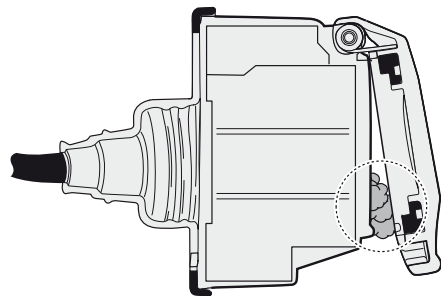

! INFO !

Do not charge the battery of the towing vehicle and/or towed vehicle directly via the socket.

User guide

SPARE PARTS

www.ecs-electronicsuk.co.uk

Partnr.: OP-056-DLU

User Guide

Opel Movano Van	03/2010 >> 12/2021
Renault Master Van	03/2010 >> 05/2024
Nissan NV400 Van	03/2010 >> 12/2021
Nissan Interstar Van	01/2022 >> 05/2024

Vehicles with trailer-preparation only!

INFO

INFO

SOCKET CONNECTION

DIN/ISO 11446													
	1/L	2	3/31	4/R	5/58-R	6/54	7/58-L	8	9	10	11	12	13
Pmax	21W	2x21W		21W	52W	3x21W	52W	2x21W	180W/15Amp	180W/15Amp			
Colour	Yellow	Blue	White	Green	Brown	Red 1,00 mm ²	Black	Black/ Red	Brown/ White	Red 2,50 mm ²	White	-	White